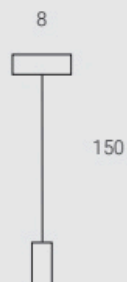

COD.
810268.00A

Pendel Elba Cri nero
Elba pendel Cri black
G125X178 POR

COD. Lamp.
700454.00A

7W 640LM
CRI95 2700K DIM