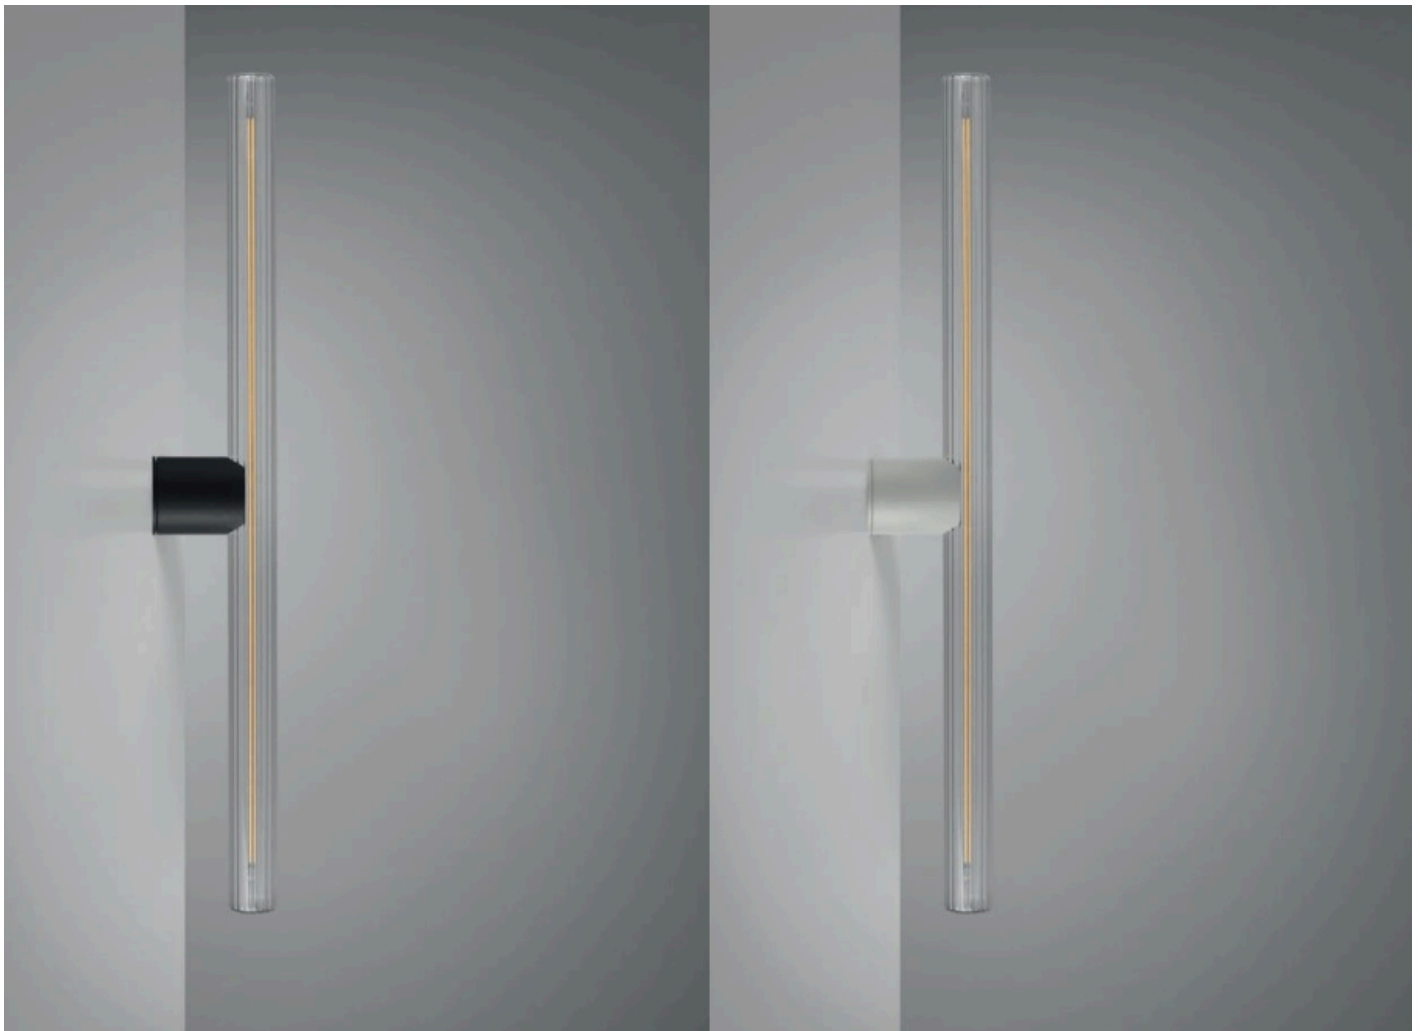

Essential wall and pendant composition. The lamp consists of a sleek cylindrical S14d lamp holder that allows for both vertical and pendant installation. The wall version has the great advantage of being IP44 rated, while the pendant version is designed to create a striking visual impact. Thanks to the linearity of the light emission typical of bulbs with central S14d attachment, the high color rendering, and the enhanced flux, in addition to the special glass finishes (transparent, porcelain effect, or striped transparent), make the product particularly suitable for enhancing the environment with a great scenic effect. The delicate reflections complete the product, making it very classy. It is possible to dim the light intensity with our dimmers or add our voice-controlled commands.