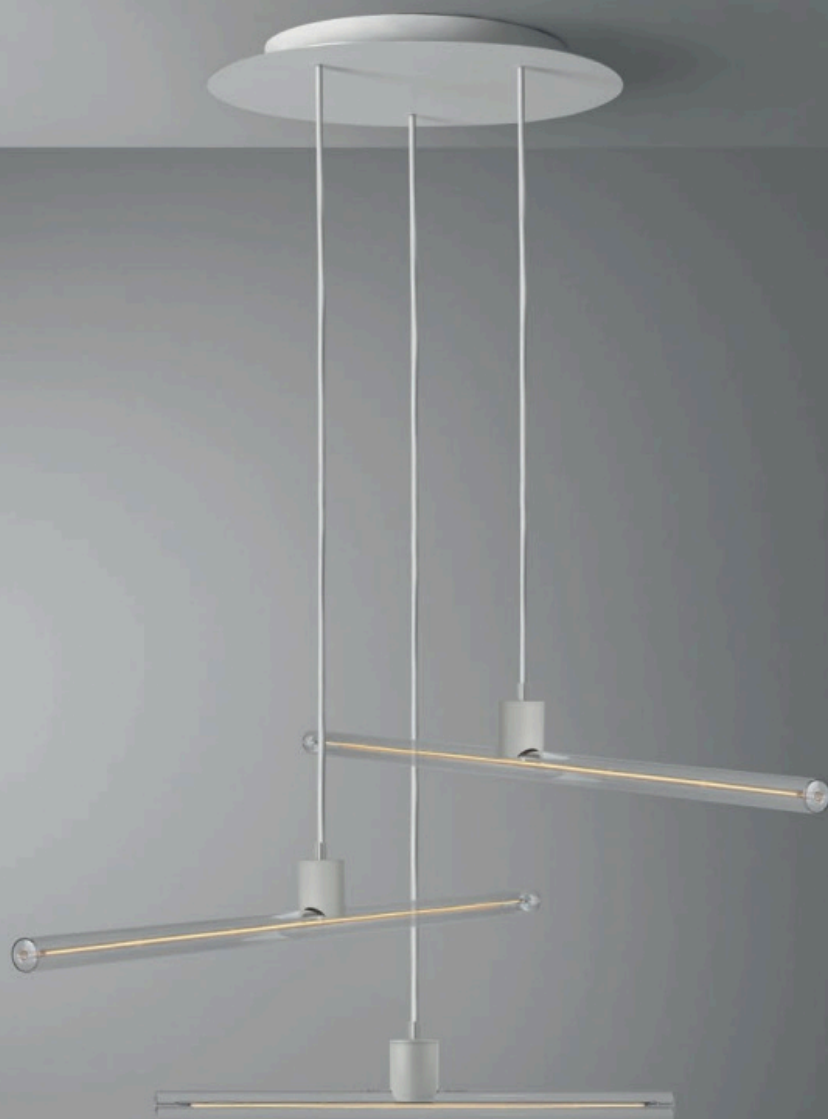

COD.
810299.00A

Kit pendel 3 cadute bianco S14D bianco
Kit pendel ceiling 3x white S14D white
30X500 LINEA CLEAR

COD. Lamp.
700469.00A

3x7W 3x620LM
CRI90 2700K DIM