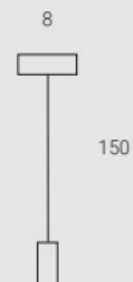

COD. Lamp.
700447.00A

10W 1100LM
CRI80 2700K DIM

COD.
810249.00A Pendel Elba Cri ottone
Elba pendel Cri brass
ELLIPSE 170X264 GOLD

COD. Lamp.
700450.00A **8,5W 806LM**
CRI80 2200K DIM

COD.
810250.00A Pendel Elba Cri ottone
Elba pendel Cri brass
ELLIPSE 170X264 SMOKY