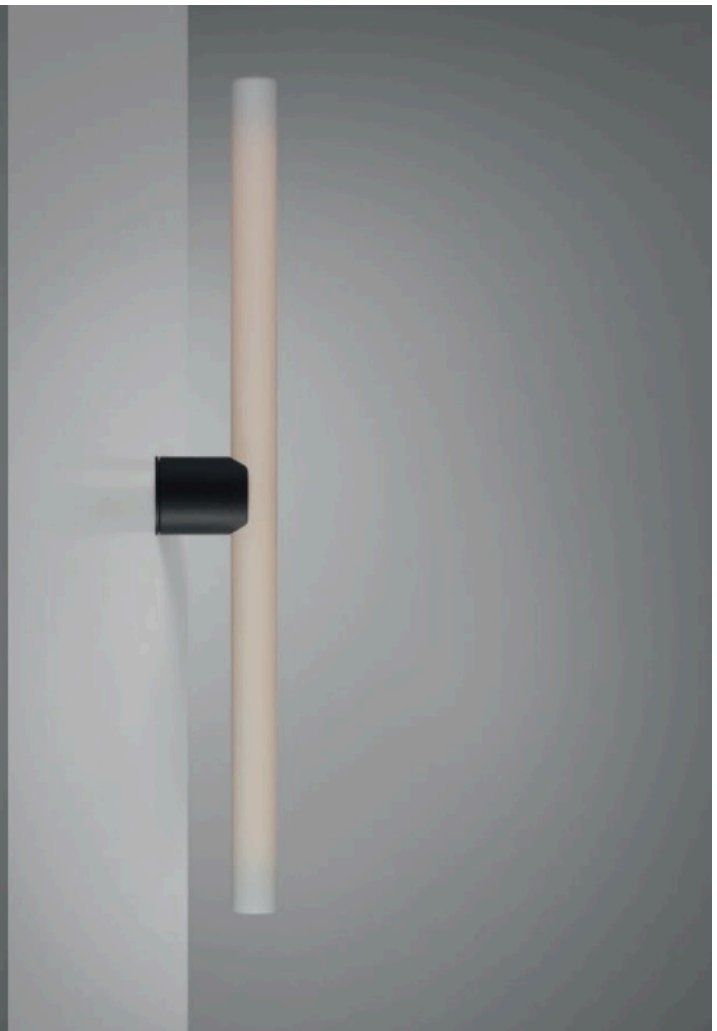

5,5
□ 4,7

COD.
810295.00A Applique S14D nero
Applique S14D black
30X500 LINEA POR IP44

COD. Lamp.
700472.00A **7W 560LM**
CRI90 2700K DIM