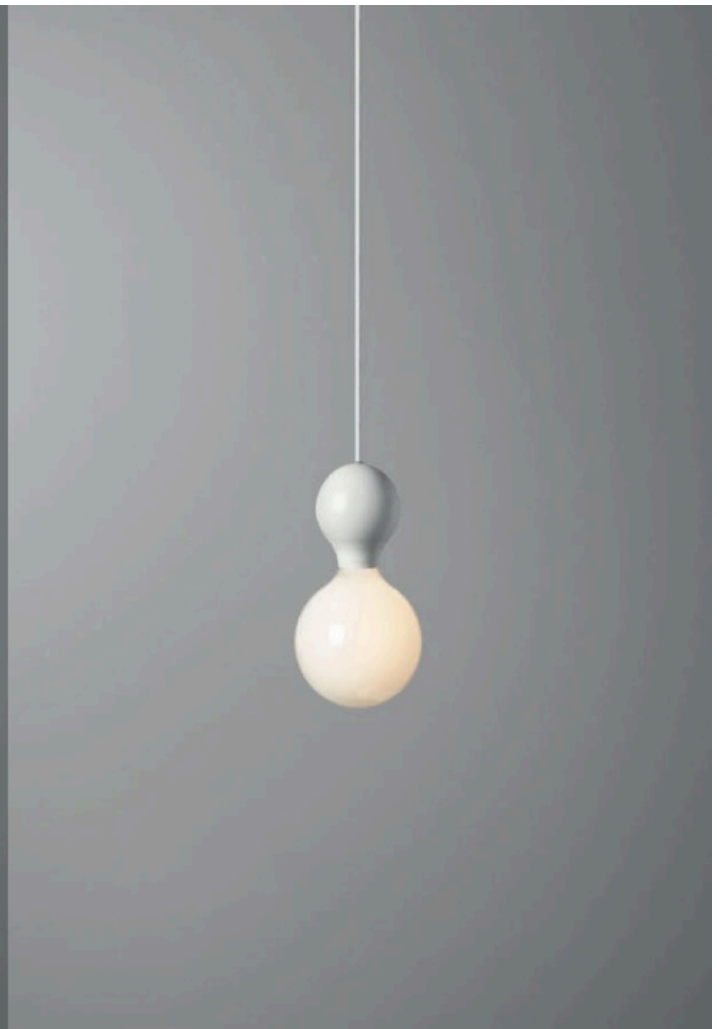

COD.
810087.00A Pendel Elba Ball bianco
Elba pendel Ball white
IDRA R200X153 POR

COD. Lamp.
700247.01A **6W 540LM**
CRI90 2700K DIM

COD.
810088.00A Pendel Elba Ball bianco
Elba pendel Ball white
G125 MILK

COD. Lamp.
700167.00A **11W 1521LM**
CRI80 2700K DIM