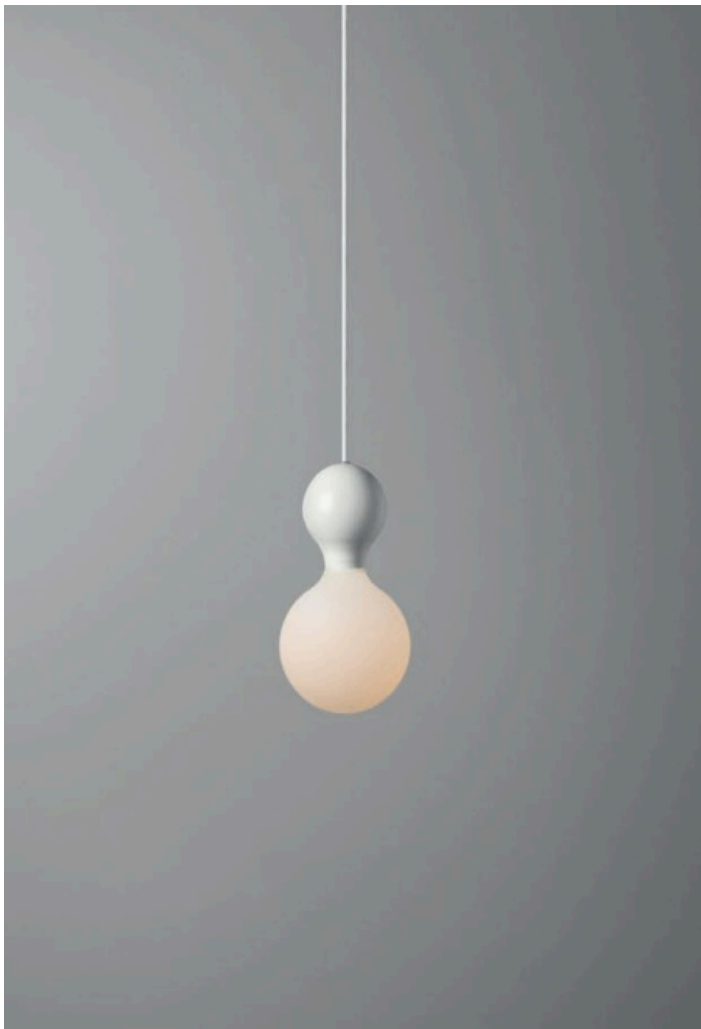

COD. Lamp.
700249.01A

6W 540LM
CRI90 2700K DIM

COD.
810083.00A

Pendel Elba Ball ottone
Elba pendel Ball brass
G125 CLEAR

COD. Lamp.
700122.00A

11W 1521LM
CRI80 2700K DIM

COD.
810085.00A Pendel Elba Ball bianco
Elba pendel Ball white
G125 POR