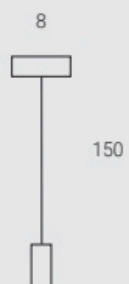

COD. Lamp.
700449.00A

10W 1100LM
CRI80 2700K DIM

COD.
810261.00A Pendel Elba Cri ottone
Elba pendel Cri brass
CONE 140X200 GOLD

COD. Lamp.
700452.00A **8,5W 806LM**
CRI80 2200K DIM

COD.
810262.00A Pendel Elba Cri ottone
Elba pendel Cri brass
CONE 140X200 SMOKY