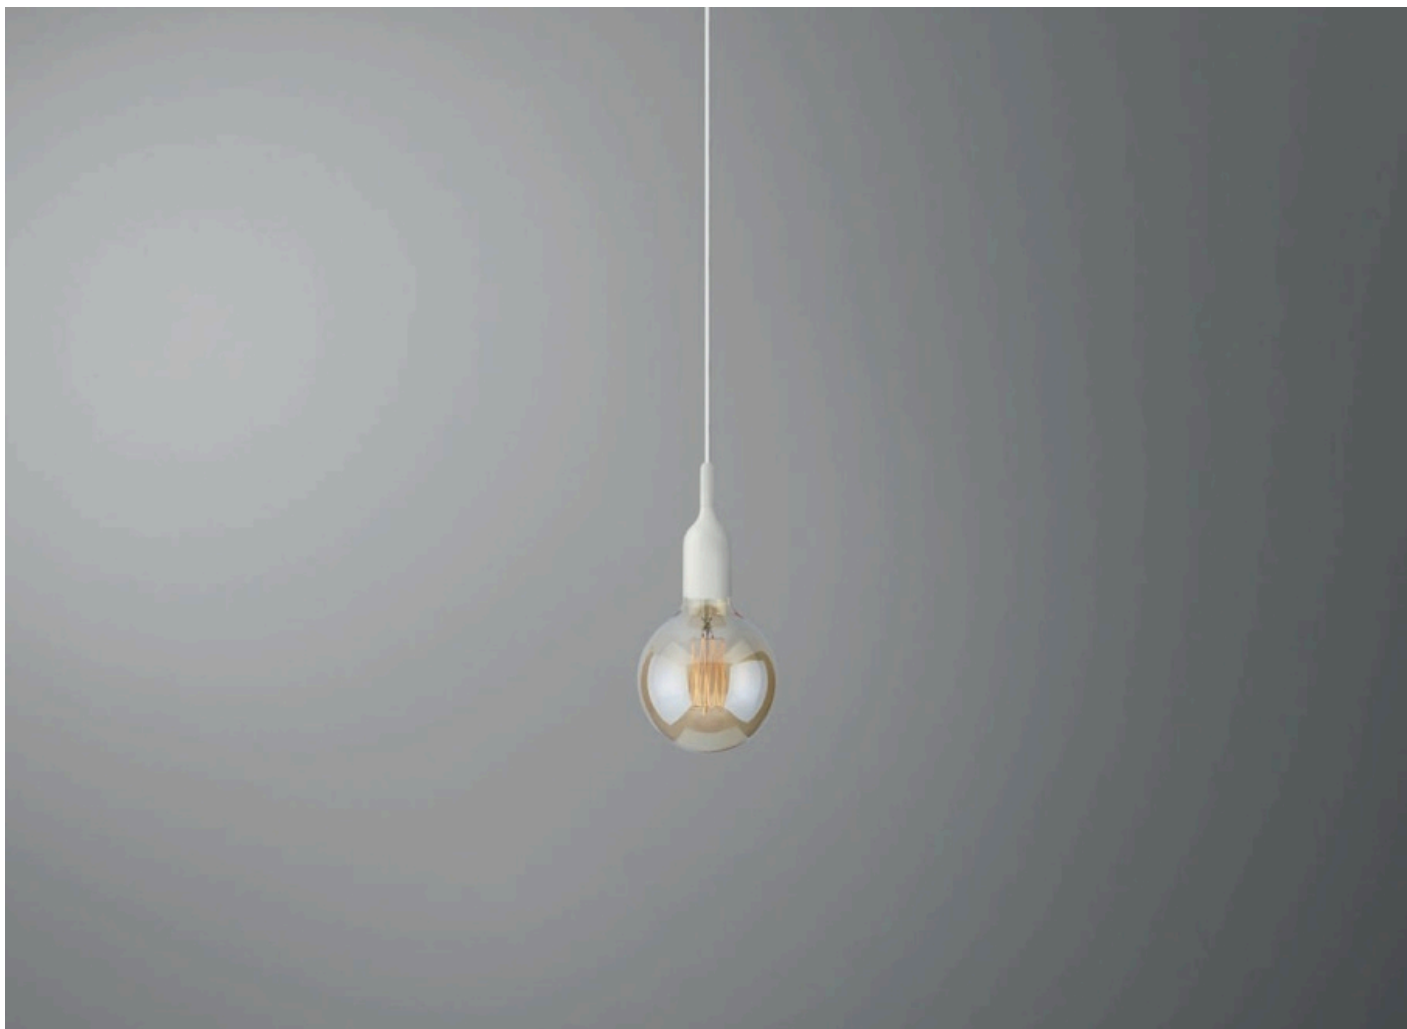

COD. Lamp.
700167.00A

11W 1521LM
CRI80 2700K DIM

COD.
810321.00A

Kit pendel Luxury Bell bianco
Kit pendel Luxury Bell white
G125 CLEAR

COD. Lamp.
700122.00A

11W 1521LM
CRI80 2700K DIM

COD.
810322.00A

Kit pendel Luxury Bell bianco
Kit pendel Luxury Bell white
G125 CARBON CROSS SPIRAL