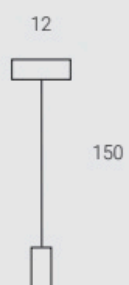

COD.
810318.00A Kit grappolo 3 cadute nero
Kit cluster 3x black
G125 GLOBO CLEAR

COD. Lamp.
700122.00A **3x11W 3x1521LM**
CRI80 2700K