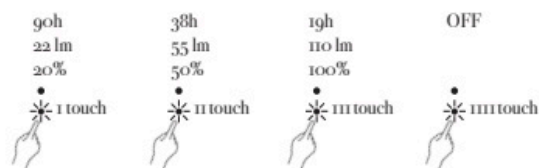

Ballerina

Lampada portatile a batteria innovativa.

Design, armonia e colore in un equilibrio visivo straordinario. Con la sua sorprendente autonomia porti la luce dove vuoi, con un tocco di eleganza, colore e praticità senza pari. Soluzione eco-friendly: ogni parte è intercambiabile. Sei vivaci modelli colorati tra cui scegliere, questa lampada si adatta perfettamente a qualsiasi stile di arredamento. Il cappello mobile coordinato può essere facilmente orientato per creare diverse atmosfere e direzionare la luce dove serve.

Ballerina

Innovative battery-powered portable lamp

Design, harmony and color in an extraordinary visual balance. You can bring the light wherever you want, with a touch of unparalleled elegance, color and practicality. Eco-friendly solution: each part is interchangeable. You can choose among six vibrant colorful patterns, this lamp is perfectly suited to any decor style. The matching movable hat can be easily oriented to create different atmospheres and direct the light where it is needed.

15.000h
LED life time ☺

All parts
replaceable

USBC input

(included)

110 lm max - DIM - 1,3W - 5V - 0,26 A
2500K - E27 - CRI > 80 - 360° (700465.000)

2 x Type 18650 - 3,7V - Litium
2500 m Ah x 2 - (included)

0% 100%
2 A Type - 0+90% - 5h
(not included)

4 Step Dim