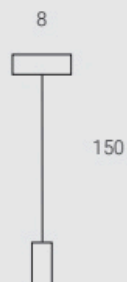

COD.
810249.00A Pendel Elba Cri ottone
Elba pendel Cri brass
ELLIPSE 170X264 GOLD

COD. Lamp.
700450.00A **8,5W 806LM**
CRI80 2200K DIM