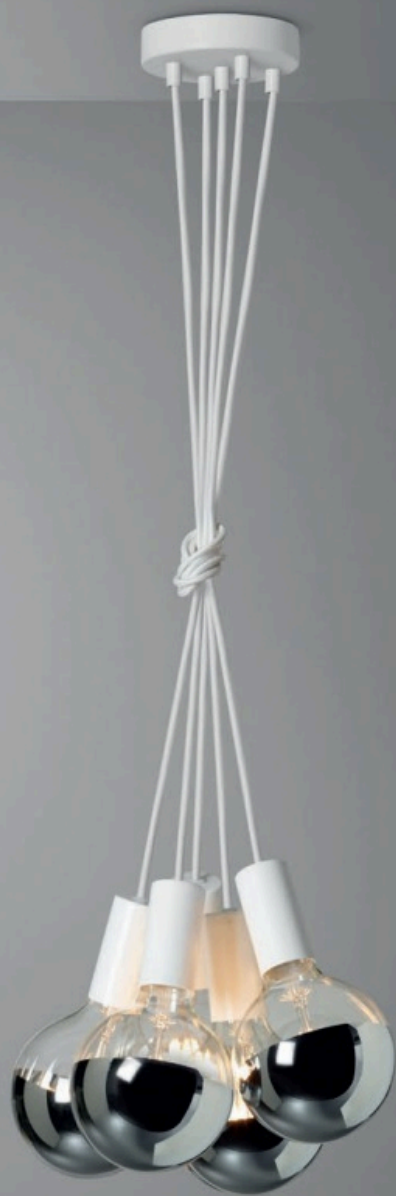

COD.
810014.00A

Kit grappolo 5 cadute bianco
Kit cluster 5x white
G125 CUPOLA ARG CHROME 150

COD. Lamp.
700174.0DA

5x7,5W 5x800LM
CRI80 2700K DIM