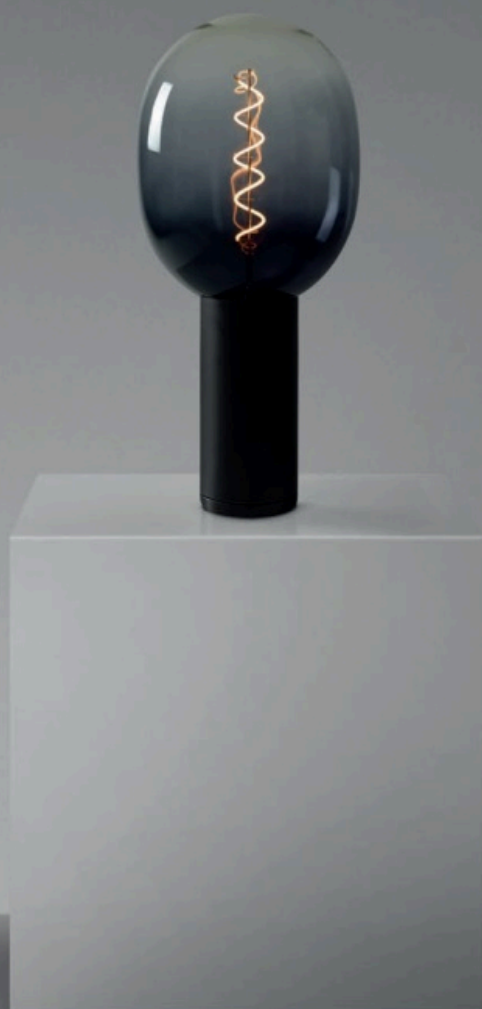

COD.
810047.00A

Lampada tavolo nera
Table lamp black
BELLALUCE

COD. Lamp.
700262.00A

4W 150LM
CRI80 2200K