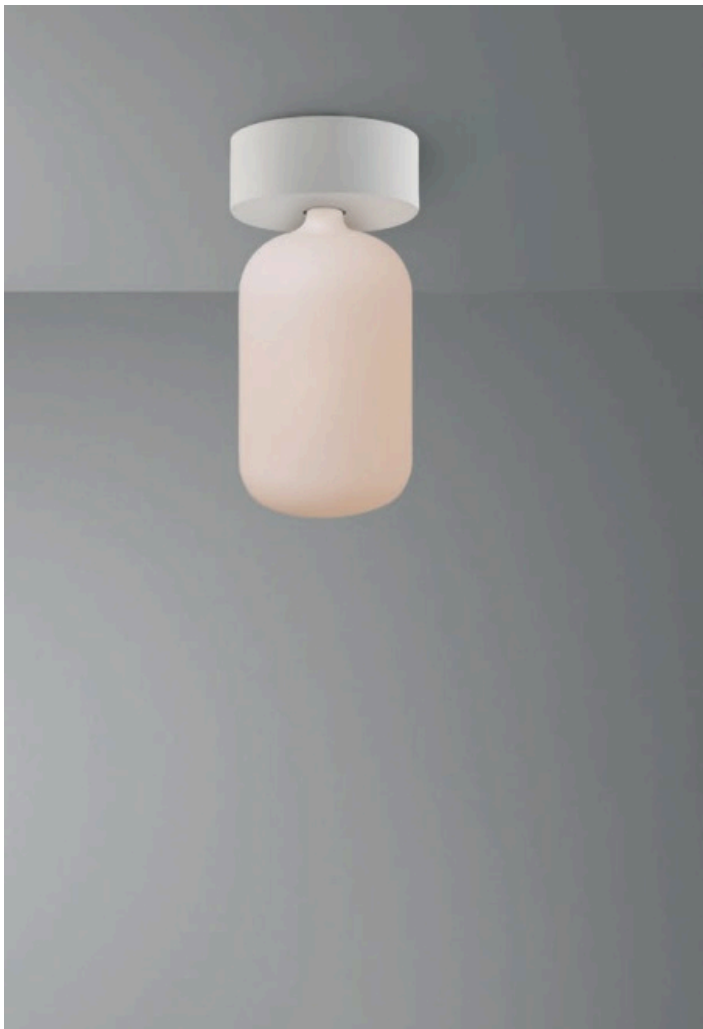

COD.
810173.00A Rosone Gioconda bianco 170xh80mm
Gioconda ceiling white 170xh80mm
CAMELLA POR

COD. Lamp.
700358.00L **13W 1521LM**
CRI80 2700K DIM