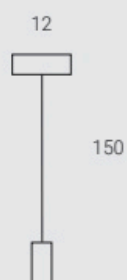

COD. Lamp.
700167.00A

11W 1500LM
CRI80 2700K

COD.
810062.00A

Pendel disco bianco 40cm.
Pendel white disk 40cm.
G125 TRA

COD. Lamp.
700122.00A

11W 1500LM
CRI80 2700K

COD.
810063.00A

Pendel disco bianco 40cm.
Pendel white disk 40cm.
ELLISSOIDALE