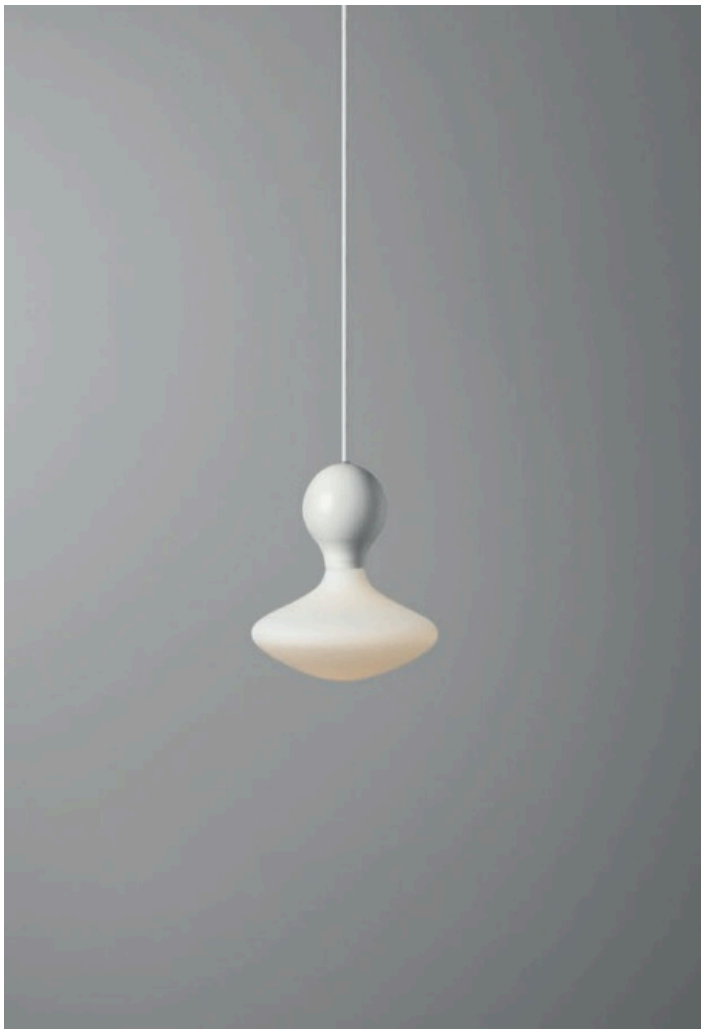

COD.
810087.00A Pendel Elba Ball bianco
Elba pendel Ball white
IDRA R200X153 POR

COD. Lamp.
700247.01A **6W 540LM**
CRI90 2700K DIM

COD.
810088.00A Pendel Elba Ball bianco
Elba pendel Ball white
G125 MILK

COD. Lamp.
700167.00A **11W 1521LM**
CRI80 2700K DIM