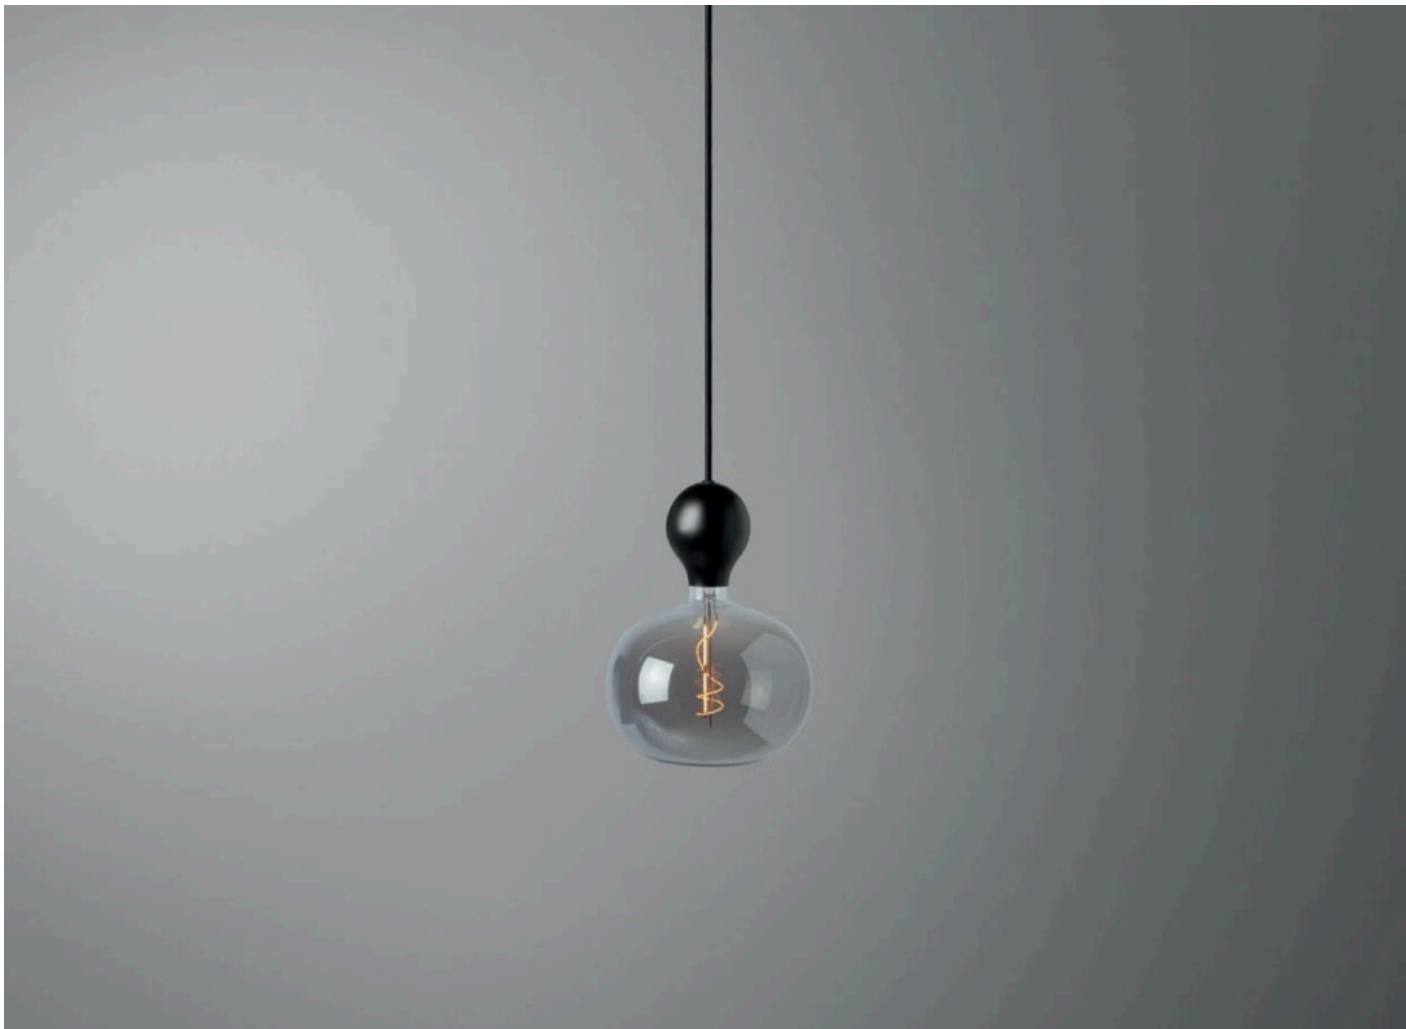

COD.
810241.00A   Pendel Elba Ball nero
Elba pendel Ball black
ELLIPSE 220X235 SMOKY

COD. Lamp.
700433.00A   **10W 470LM**
CRI80 1800K DIM