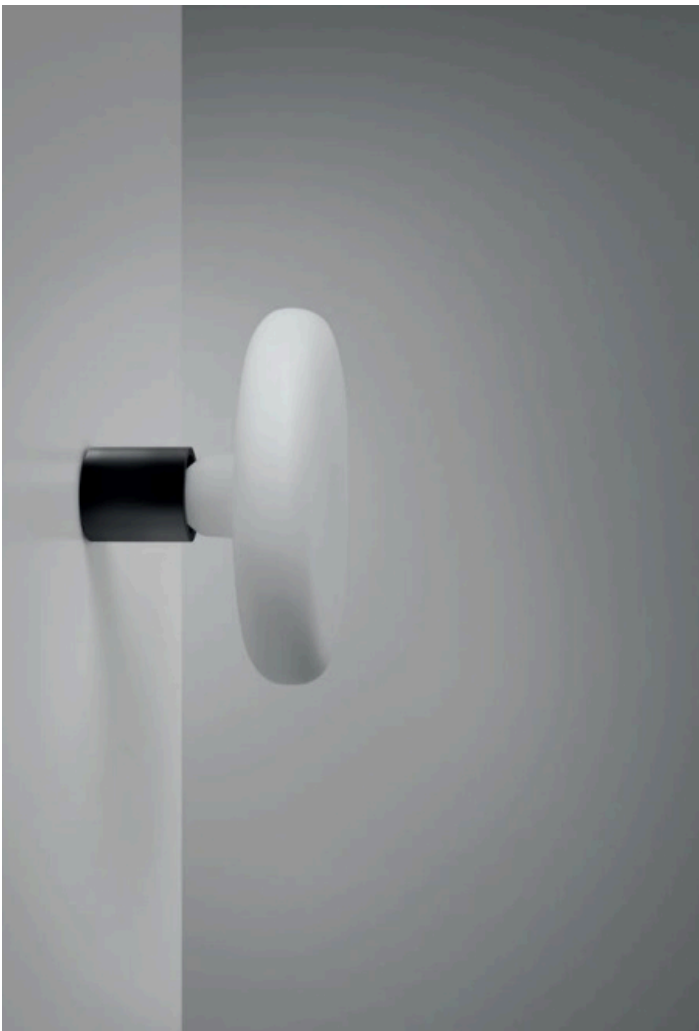

5
□ 6,2

COD.
810331.00A

Applique E27 nero
Applique E27 black
DASH D170 SAT IP44

COD. Lamp.
700347.00L

6W 600LM
CRI90 2700K DIM

5
□ 6,2

COD.
810332.00A

Applique E27 nero
Applique E27 black
DASH D170 CLEAR IP44

COD. Lamp.
700324.00L

6W 650LM
CRI90 2700K DIM