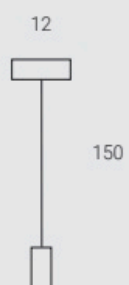

COD.
810320 .00A

Kit pendel 2 cadute nero Cri nero
Kit pendel 2x black Cri black
G125 CLEAR

COD. Lamp.
700122.00A

2x11W 2x1521LM
CRI80 2700K