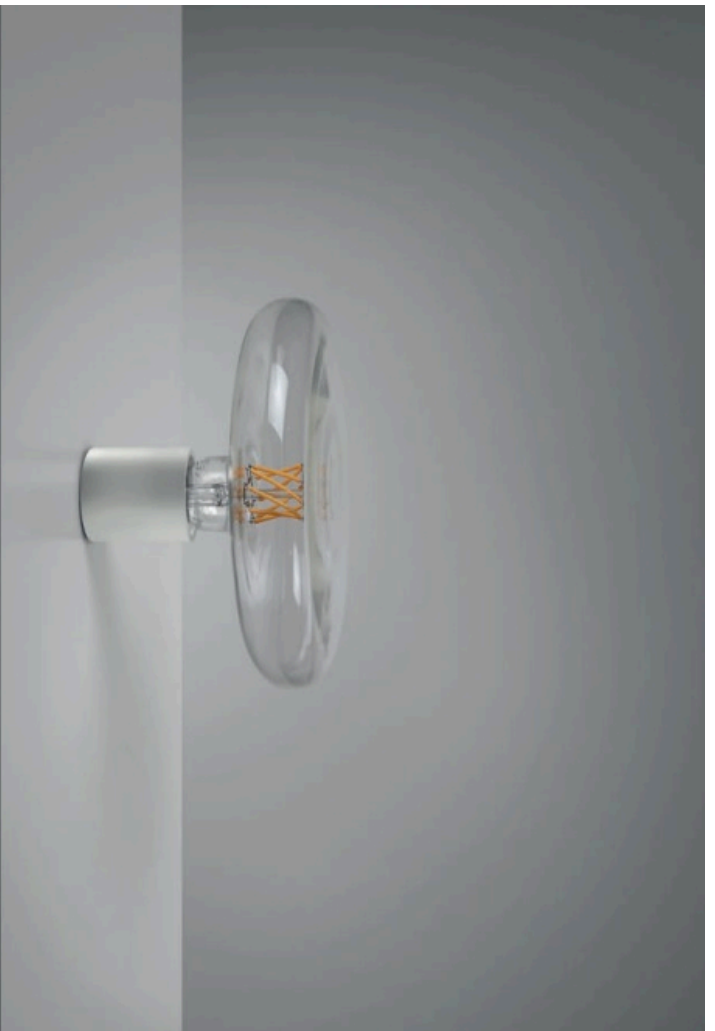

5
□ 6,2

COD.
810329.00A Applique E27 bianco
Applique E27 white
DASH D170 SAT IP44

COD. Lamp.
700347.00L **6W 600LM**
CRI90 2700K DIM

5
□ 6,2

COD.
810330.00A Applique E27 bianco
Applique E27 white
DASH D170 CLEAR IP44

COD. Lamp.
700324.00L **6W 650LM**
CRI90 2700K DIM