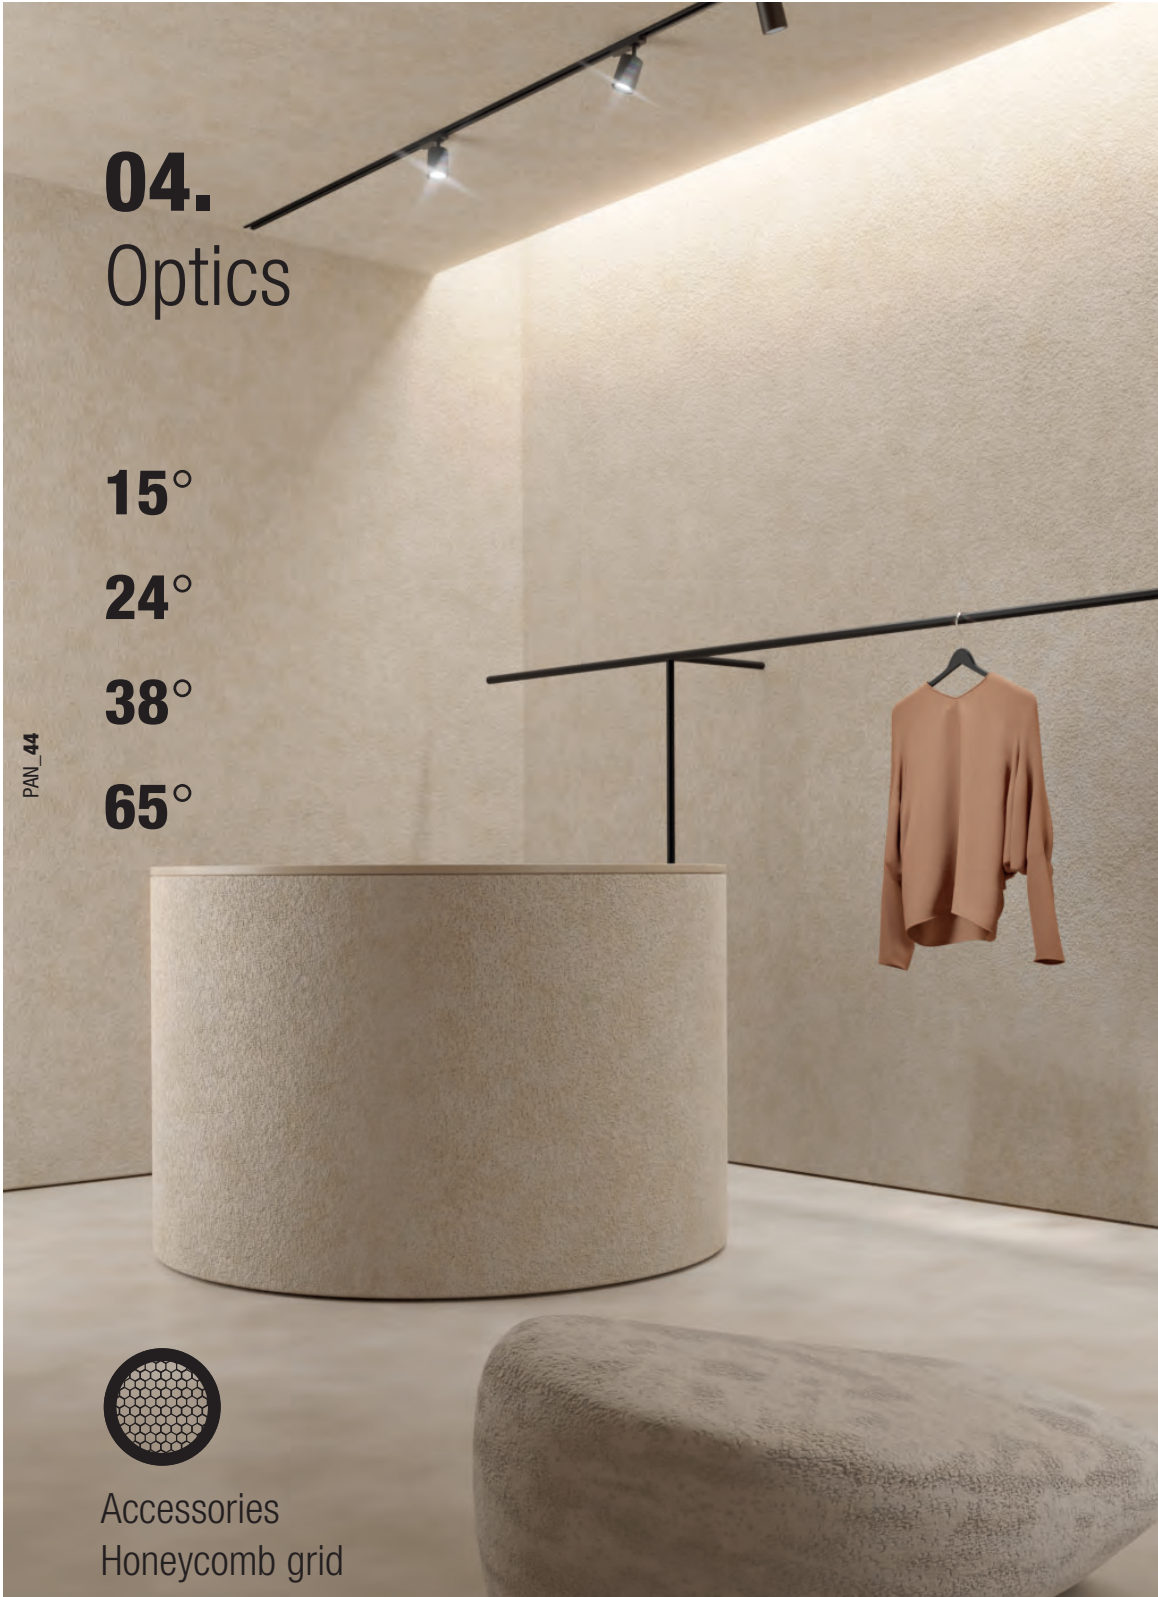

04. Optics

15°

24°

38°

65°

PAN_44

Accessories
Honeycomb grid